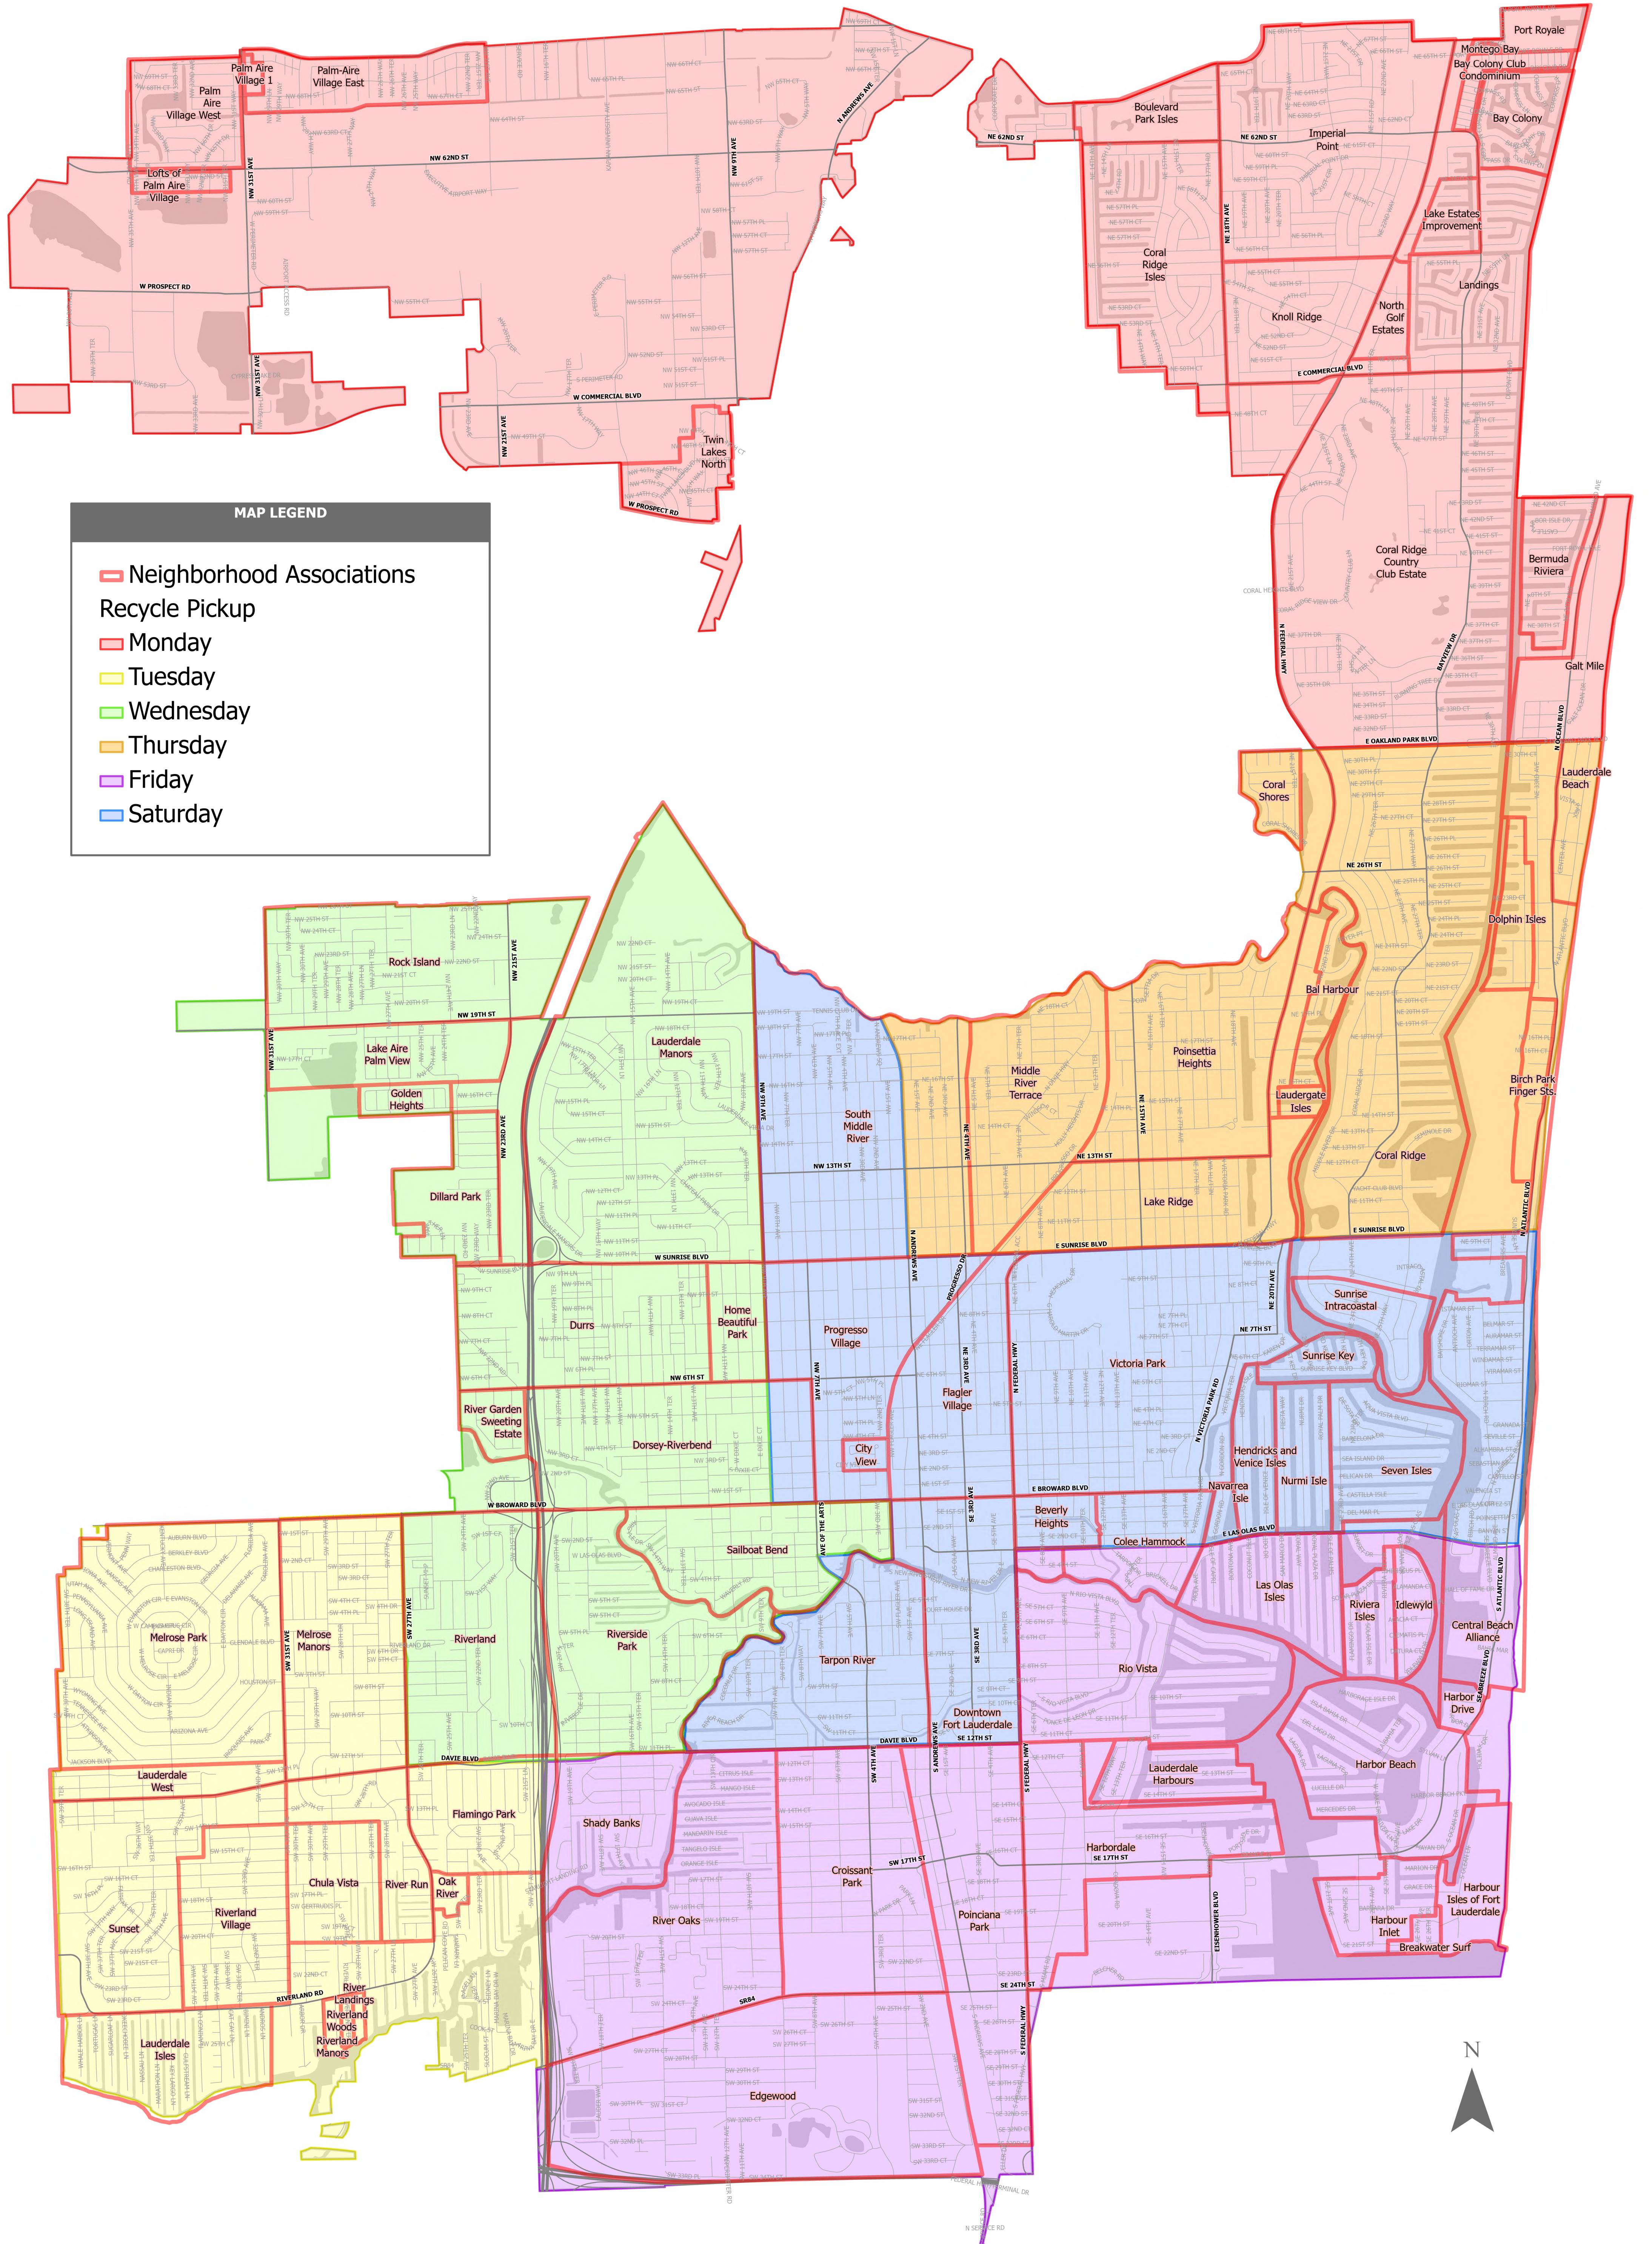

CITY OF FORT LAUDERDALE - NEW RECYCLE PICKUP

24-Hour Customer Service Center
Call: (954) 828-8000